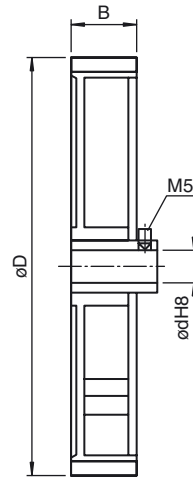

### Model Number

**9102, 7**

Measurement wheel

### Features

- Pimpled rubber coating
- 500 mm circumference

## Dimensions

### Mechanical specifications

Surface	pimpled rubber Nitril (NBR)-Blend
Diameter	D = 159 mm
Circumference	500 mm
Width	25 mm
Shaft diameter	d = 7 mm