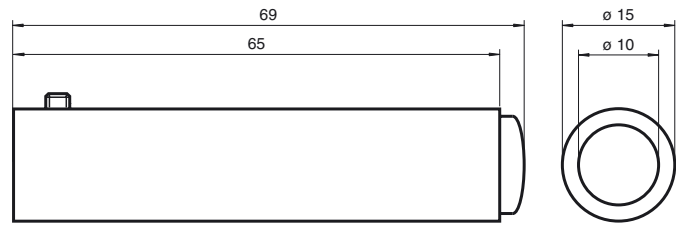

## Dimensions

## Linsenaufsatz VCS110

Lens, non-reflective, for VCS110 fibre optics with 10mm smooth tube head