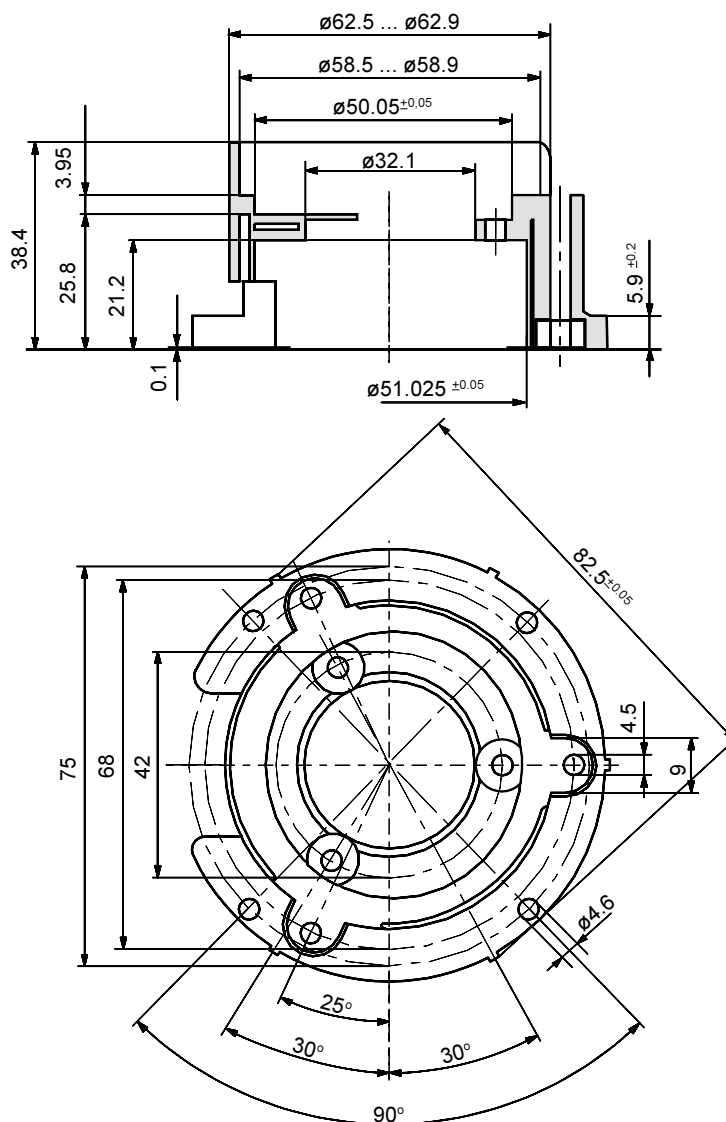

## Spring sheet metal 9405

(for Series 85)

## Mounting bell 9300

Date of issue 30.01.1998